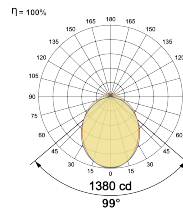

Light Distribution

LED Technology

Binning 3 Step MacAdam

LED Life Time @ L80/B10 >50000 hours

Colour Rendering (CRI) CRI80,CRI90

Led Type SMD mid power

LED Fitted Osram/Samsung Mid power LED array 32V-36Vdc/1050mA

Controls

Standard Switchable On/Off

Optional DDIM,CASAMBI,Non Dimmable

Ordering Details

Code Example:	Name	Watt	CCT	CRI	Angle	Finish	Control
	Roa P DDD 120	40W	WW27K	CRI80	99°	SWH	On/Off

Select one from each column with highlighted values to create the ordering code

NAME	WATT	LUMEN	EFFICACY	CCT	CRI	ANGLE	FINISH	CONTROL
Roa P DDD 120	40W	3662	92	2700K	WW27K	99°	White	Non Dimmable
		3781	95	3000K	WW30K		Black	Dali Dimmable
		3980	100	4000K	NW40K		Custom	Casambi
		4060	102	5700K	CW57K		CSM	CBTM
				2700K-5700K	TW			
Roa P DDD 120	40W			WW27K	CRI80	99°	SWH	On/Off