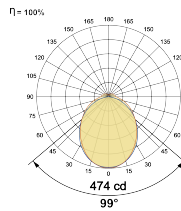

LED Power Watts 11.7W

System Power Watts 13.4W

Operating Voltage V_{in} 220-240 Vac

Power Factor p.f. > 0.95

Light Distribution

LED Technology

Binning 3 Step MacAdam

LED Life Time @ L80/B10 >50000 hours