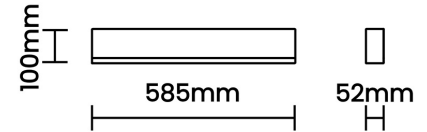

Roa S DDD 60 | 14W

Product Reference

Environment Indoor

Installation Ceiling Surface

Construction & Materials

Housing Extruded Aluminium

Primary Lens -

Primary Reflector -

Secondary Reflector -

Body Finish White,Black,Custom

Diffuser Premium high-transmission opal

Antiglare Baffle -

Thermal Management

Heat Sink Material Aluminium

Cooling Technique Passive Cooling

Optical System

Beam Direction General Diffuse

Tilt No

Swivel No

Electrical System

Driven with Constant Current Driver

Input Voltage/Hz 220V- 240V/50-60Hz

Control Gear Included

Mounting Integral

LED Power Watts 11.7W

System Power Watts 13.4W

Operating Voltage V_{in} 220-240 Vac

Power Factor p.f. > 0.95