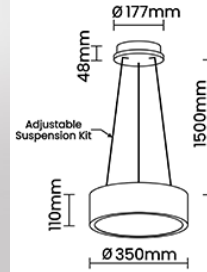

CoCo 35 | 22W

Product Reference

Environment Indoor

Installation Ceiling Suspended

Construction & Materials

Housing Spun Aluminium

Primary Lens PMMA

Primary Reflector -

Secondary Reflector -

Body Finish White,Black,Custom

Diffuser -

Antiglare Baffle -

Thermal Management

Heat Sink Material Aluminium

Cooling Technique Passive Cooling

Optical System

Beam Direction General Diffuse

Tilt No

Swivel No

Electrical System

Driven with Constant Current Driver

Input Voltage/Hz 220V- 240V/50-60Hz

Control Gear Included

Mounting Integral

LED Power Watts 18.4W

System Power Watts 21.1W

Operating Voltage Vin 220-240 Vac

Power Factor p.f. > 0.95

Ordering Details

Code Example:	Name	Watt	CCT	CRI	Angle	Finish	Control
	CoCo 35	22W	WW27K	CRI80	100°	SWH	On/Off

Select one from each column with highlighted values to create the ordering code

NAME	WATT	LUMEN	EFFICACY	CCT	CRI	ANGLE	FINISH	CONTROL
CoCo 35	22W	1118	53	2700K	WW27K	100°	White	Non Dimmable
		1161	55	3000K	WW30K		Black	Phase Dimmable
		1224	58	4000K	NW40K		Custom	Dali Dimmable
		1266	60	5700K	CW57K		Casambi	Dalim Dimmable
CoCo 35	22W			WW27K	CRI80	100°	SWH	On/off