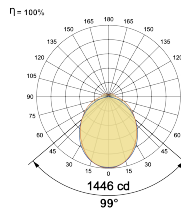

Light Distribution

LED Technology

Binning 3 Step MacAdam

LED Life Time @ L80/B10 >50000 hours

Colour Rendering (CRI) CRI80,CRI90

Led Type SMD mid power

LED Fitted Osram/Samsung Mid power LED array 32V-36Vdc/1050mA

Controls

Standard Switchable On/Off

Optional DDIM,CASAMBI,Non Dimmable

Ordering Details

Code Example:	Name	Watt	CCT	CRI	Angle	Finish	Control
	Roa S DDD 240	40W	WW27K	CRI80	99°		On/Off

Select one from each column with highlighted values to create the ordering code

NAME	WATT	LUMEN	EFFICACY	CCT	CRI	ANGLE	FINISH	CONTROL		
Roa S DDD 240	40W	3850	96	2700K	WW27K	99°		Non Dimmable	On/Off	
		3970	99	3000K	WW30K			CRI90	Dali Dimmable	DDIM
		4170	104	4000K	NW40K				Casambi	CBTM
		4251	106	5700K	CW57K					
				2700K-5700K	TW					
Roa S DDD 240	40W			WW27K	CRI80	99°		On/Off