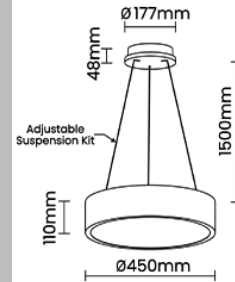

CoCo 45 | 30W

Product Reference

Environment Indoor

Installation Ceiling Suspended

Construction & Materials

Housing Spun Aluminium

Primary Lens PMMA

Primary Reflector -

Secondary Reflector -

Body Finish White,Black,Custom

Diffuser -

Antiglare Baffle -

Thermal Management

Heat Sink Material Aluminium

Cooling Technique Passive Cooling

Optical System

Beam Direction General Diffuse

Tilt No

Swivel No

Electrical System

Driven with Constant Current Driver

Input Voltage/Hz 220V- 240V/50-60Hz

Control Gear Included

Mounting Integral

LED Power Watts 25.0W

System Power Watts 28.7W

Operating Voltage V_{in} 220-240 Vac

Power Factor p.f. > 0.95

Ordering Details

Code Example:	Name	Watt	CCT	CRI	Angle	Finish	Control
	CoCo 45	30W	WW27K	CRI80	100°	SWH	On/Off

Select one from each column with highlighted values to create the ordering code

NAME	WATT	LUMEN	EFFICACY	CCT	CRI	ANGLE	FINISH	CONTROL	
CoCo 45	30W	1550	54	2700K	WW27K	100°	White	Non Dimmable	On/Off
		1607	56	3000K	WW30K		Black	Phase Dimmable	PDIM
		1693	59	4000K	NW40K		Custom	Dali Dimmable	DDIM
		1751	61	5700K	CW57K		Casambi	Casambi	CBTM
CoCo 45	30W			WW27K	CRI80	100°	SWH	On/Off