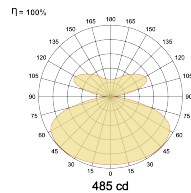

## Optical System

Beam Direction General Diffuse

Tilt No

Swivel No

## Ordering Details

Code Example:	Name	Watt	CCT	CRI	Angle	Finish	Control
	CoCo 45	30W	WW27K	CRI80	100°	SWH	On/Off

Select one from each column with highlighted values to create the ordering code

NAME	WATT	LUMEN	EFFICACY	CCT	CRI	ANGLE	FINISH	CONTROL	
CoCo 45	30W	1550	54	2700K	WW27K	100°	White	Non Dimmable	On/Off
		1607	56	3000K	WW30K		Black	Phase Dimmable	PDIM
		1693	59	4000K	NW40K		Custom	Dali Dimmable	DDIM
		1751	61	5700K	CW57K		Casambi	Casambi	CBTM
CoCo 45	30W			WW27K	CRI80	100°	SWH	On/Off	

## Light Distribution