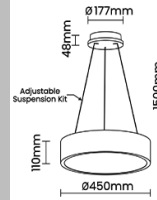

CoCo 45 | 30W

Product Reference

Environment Indoor

Installation Ceiling Suspended

Construction & Materials

Housing Spun Aluminium

Primary Lens PMMA

Primary Reflector -

Secondary Reflector -

Body Finish White,Black,Custom

Diffuser -

Antiglare Baffle -

Thermal Management

Heat Sink Material Aluminium

Cooling Technique Passive Cooling

Optical System

Beam Direction General Diffuse

Tilt No

Swivel No

Electrical System

Driven with Constant Current Driver

Input Voltage/Hz 220V- 240V/50-60Hz

Control Gear Included

Mounting Integral

LED Power Watts 25.0W

System Power Watts 28.7W

Operating Voltage Vin 220-240 Vac

Power Factor p.f. > 0.95

Ordering Details

Code Example:	Name	Watt	CCT	CRI	Angle	Finish	Control
	CoCo 45	30W	WW27K	CRI80	100°	SWH	On/Off

Select one from each column with highlighted values to create the ordering code

NAME	WATT	LUMEN	EFFICACY	CCT	CRI	ANGLE	FINISH	CONTROL
CoCo 45	30W	1550	54	2700K	WW27K	100°	White	Non Dimmable
		1607	56	3000K	WW30K		Black	Phase Dimmable
		1693	59	4000K	NW40K		Custom	Dali Dimmable
		1751	61	5700K	CW57K		Casambi	Dalimable
CoCo 45	30W			WW27K	CRI80	100°	SWH	On/off