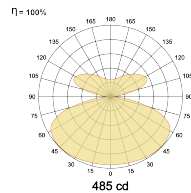

Light Distribution

LED Technology

Binning 3 Step MacAdam

LED Life Time @ L70/B10 >50000 hours

Colour Rendering (CRI) CRI80,CRI90

Led Type SMD mid power

LED Fitted Samsung Mid power LED array 30V-38Vdc/700mA

Controls

Standard Switchable On/Off

Optional PDIM,DDIM,CASAMBI,Non Dimmable