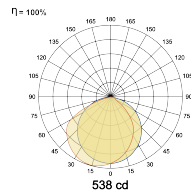

Light Distribution

LED Technology

Binning 3 Step MacAdam

LED Life Time @ L70/B10 >50000 hours

Colour Rendering (CRI) CRI80,CRI90

Led Type SMD mid power

LED Fitted Samsung Mid power LED array 34-36Vdc/500mA

Controls

Standard Switchable On/Off

Optional DDIM,BTMM,CASAMBI,Non Dimmable

Ordering Details

Code Example:	Name	Watt	CCT	CRI	Angle	Finish	Control
	iSoft Wash R 56	20W	WW27K	CRI80		SWH	On/Off

Select one from each column with highlighted values to create the ordering code

NAME	WATT	LUMEN	EFFICACY	CCT	CRI	ANGLE	FINISH	CONTROL	
iSoft Wash R 56	20W	1372	70	2700K	WW27K	CRI80	White	Non Dimmable	On/Off
		1411	72	3000K	WW30K	CRI90	Black	Dali Dimmable	DDIM
		1490	76	4000K	NW40K		Custom	Bluetooth Dimmable	BTMM
		1529	78	5700K	CW57K			Casambi	CBTM
iSoft Wash R 56	20W			WW27K	CRI80		SWH	On/Off