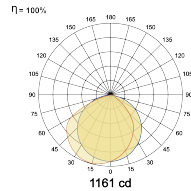

LED Power Watts 35.0W

System Power Watts 40.2W

Operating Voltage Vin 220-240 Vac

Power Factor p.f. > 0.95

Light Distribution

LED Technology

Binning 3 Step MacAdam

LED Life Time @ L70/B10 >50000 hours

Colour Rendering (CRI) CRI80,CRI90

Led Type SMD mid power

LED Fitted Samsung Mid power LED array 34-36Vdc/1050mA

Controls

Standard Switchable On/Off

Optional DDIM,BTTM,CASAMBI,Non Dimmable

Ordering Details

Code Example:	Name	Watt	CCT	CRI	Angle	Finish	Control
	iSoft Wash R 168	42W	WW27K	CRI80		SWH	On/Off