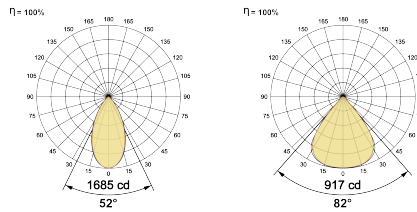

Light Distribution

LED Technology

Binning 3 Step MacAdam

LED Life Time @ L80/B10 >50000 hours

Colour Rendering (CRI) CRI80, CRI90

Led Type SMD

LED Fitted Osram/Samsung Mid power LED array 39-42Vdc/250mA

Controls

Standard Switchable On/Off

Optional DDIM, BTM, CASAMBI, Non Dimmable

Ordering Details

Code Example:	Name	Watt	CCT	CRI	Angle	Finish	Control
	iPro R 56	12W	WW27K	CRI80	52°(WD)	SWH	On/Off

Select one from each column with highlighted values to create the ordering code

NAME	WATT	LUMEN	EFFICACY	CCT	CRI	ANGLE	FINISH	CONTROL	
iPro R 56	12W	1357	116	2700K	WW27K	CRI80	52°(WD) 52°(WD)	White SWH Non Dimmable On/Off	
		1404	120	3000K	WW30K	CRI90	82°(VWD)	Black SBL Dali Dimmable DDIM	
		1474	126	4000K	NW40K			Custom CSM Bluetooth Dimmable BTM	
		1498	128	5700K	CW57K			Casambi CBTM	
					2700K-5700K	TW			
iPro R 56	12W			WW27K	CRI80	52°(WD)	SWH	On/Off