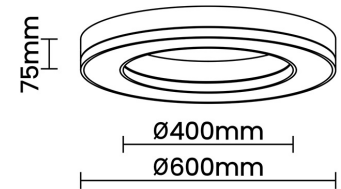

Enso S 60 | 34W

Product Reference

Environment Indoor

Installation Ceiling Surface

Construction & Materials

Housing Extruded and Sheet Aluminium

Primary Lens -

Primary Reflector White Optics

Secondary Reflector -

Body Finish White,Black,Custom

Diffuser Premium high-transmission opal

Antiglare Baffle -

Thermal Management

Heat Sink Material Aluminium

Cooling Technique Passive Cooling

Optical System

Beam Direction General Diffuse

Tilt No

Swivel No

Electrical System

Driven with Constant Current Driver

Input Voltage/Hz 220V- 240V/50-60Hz

Control Gear Included

Mounting Integral

LED Power Watts 29.8W

System Power Watts 34.2W

Operating Voltage V_{in} 220-240 Vac

Power Factor p.f. > 0.95