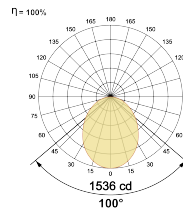

LED Power Watts 29.8W

System Power Watts 34.2W

Operating Voltage V_{in} 220-240 Vac

Power Factor p.f. > 0.95

Light Distribution

LED Technology

Binning 3 Step MacAdam

LED Life Time @ L80/B10 >50000 hours