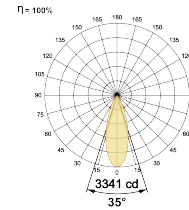

LED Power Watts 12.7W

System Power Watts 14.6W

Operating Voltage V_{in} 220-240 Vac

Power Factor p.f. > 0.95

Light Distribution

LED Technology

Binning 3 Step MacAdam

LED Life Time @ L70/B10 >50000 hours