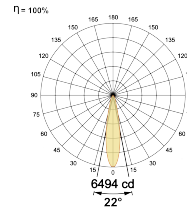

LED Power Watts 12.7W

System Power Watts 14.6W

Operating Voltage V_{in} 220-240 Vac

Power Factor p.f. > 0.95

Light Distribution

LED Technology

Binning 3 Step MacAdam

LED Life Time @ L70/B10 >50000 hours