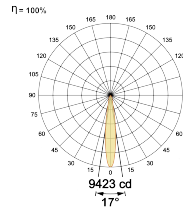

LED Power Watts 12.7W

System Power Watts 14.6W

Operating Voltage V_{in} 220-240 Vac

Power Factor p.f. > 0.95

Light Distribution

LED Technology

Binning 3 Step MacAdam

LED Life Time @ L70/B10 >50000 hours