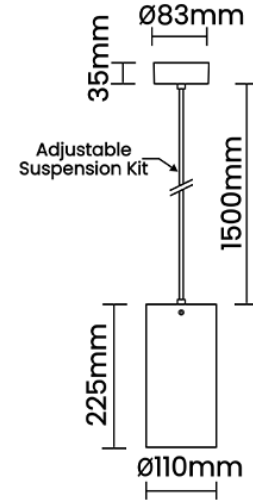

iBarrel P | 15W

Product Reference

Environment Indoor

Installation Ceiling Suspended

Construction & Materials

Housing Aluminium

Primary Lens PMMA

Primary Reflector PC metallised

Secondary Reflector -

Body Finish White,Black,Custom

Diffuser -

Antiglare Baffle -

Thermal Management

Heat Sink Material Die cast Aluminium

Cooling Technique Passive Cooling

Optical System

Beam Direction Fixed

Tilt No

Swivel No

Electrical System

Driven with Constant Current Driver

Input Voltage/Hz 220V- 240V/50-60Hz

Control Gear Included

Mounting Integral

LED Power Watts 12.7W

System Power Watts 14.6W

Operating Voltage V_{in} 220-240 Vac

Power Factor p.f. > 0.95

Light Distribution

LED Technology

Binning 3 Step MacAdam

LED Life Time @ L70/B10 >50000 hours

Colour Rendering (CRI) CRI80,CRI90

Led Type COB

LED Fitted CREE COB LED 36Vdc/350mA

Controls

Standard Switchable On/Off

Optional PDIM,DDIM,BTTM,CASAMBI,Non Dimmable

Ordering Details

Code Example:	Name	Watt	CCT	CRI	Angle	Finish	Control
	iBarrel P	15W	WW27K	CRI80	17°(SS)	SWH	On/Off

Select one from each column with highlighted values to create the ordering code

NAME	WATT	LUMEN	EFFICACY	CCT	CRI	ANGLE	FINISH	CONTROL	
iBarrel P	15W	1504	103	2700K	WW27K	CRI80	17°(SS) 22°(MD)	White SWH	Non Dimmable On/Off
		1548	106	3000K	WW30K	CRI90	22°(MD)	Black SBL	Phase Dimmable PDIM
		1650	113	4000K	NW40K		35°(WD)	Custom CSM	Dali Dimmable DDIM
		1694	116	5700K	CW57K				Bluetooth Dimmable BTTM
				2700K-5700K	TW				Casambi CBTM
					W2D				
					Warm to Dim