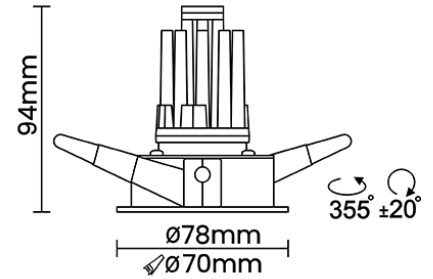

Xo 35 | 5W

Product Reference

Environment Indoor

Installation Ceiling Recess

Construction & Materials

Housing Die Cast Aluminium

Primary Lens PMMA

Primary Reflector PC metallised

Secondary Reflector -

Body Finish White,Black,Custom

Diffuser -

Antiglare Baffle -

Thermal Management

Heat Sink Material Die cast Aluminium

Cooling Technique Passive Cooling

Optical System

Beam Direction Adjustable

Tilt Yes

Swivel Yes

Electrical System

Driven with Constant Current Driver

Input Voltage/Hz 220V- 240V/50-60Hz

Control Gear Included

Mounting Remote

LED Power Watts 3.4W

System Power Watts 4.2W

Operating Voltage Vin 220-240 Vac

Power Factor p.f. > 0.5

Ordering Details

Code Example:	Name	Watt	CCT	CRI	Angle	Finish	Control
	Xo 35	5W	WW27K	CRI80	16°(SS)	SWH	On/Off

Select one from each column with highlighted values to create the ordering code

NAME	WATT	LUMEN	EFFICACY	CCT		CRI	ANGLE	FINISH		CONTROL	
Xo 35	5W	365	87	2700K	WW27K	CRI80	16°(SS)	White	SWH	Non Dimmable	On/Off
		391	93	3000K	WW30K	CRI90	22°(MD)	Black	SBL	Phase Dimmable	PDIM
		416	99	4000K	NW40K		33°(WD)	Custom	CSM	Dali Dimmable	DDIM
		424	101	5700K	CW57K					Casambi	CBTM
Xo 35	5W			WW27K		CRI80	16°(SS)	SWH		On/Off