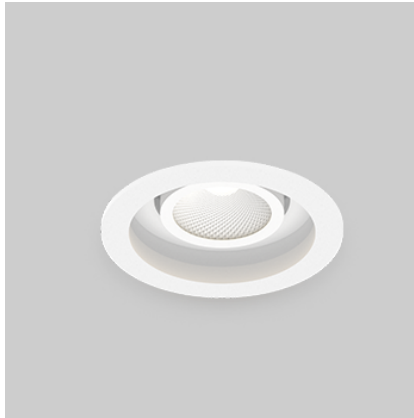

Xo 35 | 5W

Product Reference

Environment Indoor

Installation Ceiling Recess

Construction & Materials

Housing Die Cast Aluminium

Primary Lens PMMA

Primary Reflector PC metallised

Secondary Reflector -

Body Finish White,Black,Custom

Diffuser -

Antiglare Baffle -

Thermal Management

Heat Sink Material Die cast Aluminium

Cooling Technique Passive Cooling

Optical System

Beam Direction Adjustable

Tilt Yes

Swivel Yes

Electrical System

Driven with Constant Current Driver

Input Voltage/Hz 220V- 240V/50-60Hz

Control Gear Included

Mounting Remote

Select one from each column with highlighted values to create the ordering code

NAME	WATT	LUMEN	EFFICACY	CCT		CRI	ANGLE	FINISH		CONTROL	
Xo 35	5W	365	87	2700K	WW27K	CRI80	16°(SS)	White	SWH	Non Dimmable	On/Off
		391	93	3000K	WW30K	CRI90	22°(MD)	Black	SBL	Phase Dimmable	PDIM
		416	99	4000K	NW40K		33°(WD)	Custom	CSM	Dali Dimmable	DDIM
		424	101	5700K	CW57K					Casambi	CBTM
Xo 35	5W			WW27K		CRI80	16°(SS)	SWH		On/Off	