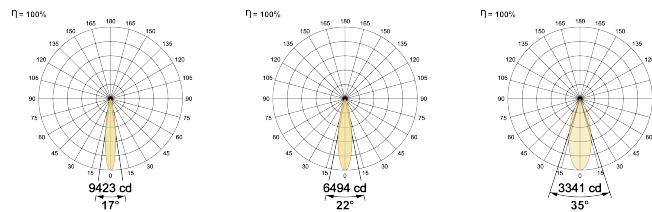

Light Distribution

LED Technology

Binning 3 Step MacAdam

LED Life Time @ L80/B10 >50000 hours

Colour Rendering (CRI) CRI80,CRI90

Led Type COB

LED Fitted CREE COB LED 36Vdc/350mA

Controls

Standard Switchable On/Off

Optional PDIM,DDIM,BTTM,CASAMBI,Non Dimmable

Ordering Details

Code Example:	Name	Watt	CCT	CRI	Angle	Finish	Control
Xo 50	15W	WW27K	CRI80	17°(SS)	SWH	On/Off	

Select one from each column with highlighted values to create the ordering code

NAME	WATT	LUMEN	EFFICACY	CCT	CRI	ANGLE	FINISH	CONTROL	
Xo 50	15W	1504	103	2700K	WW27K	CRI80	17°(SS)	White SWH	Non Dimmable On/Off
		1548	106	3000K	WW30K	CRI90	22°(MD)	Black SBL	Phase Dimmable PDIM
		1650	113	4000K	NW40K		35°(WD)	Custom CSM	Dali Dimmable DDIM
		1694	116	5700K	CW57K				Bluetooth Dimmable BTTM
				2700K-5700K	TW				Casambi CBTM
				Warm to Dim	W2D				
Xo 50	15W			WW27K	CRI80	17°(SS)	SWH	On/Off