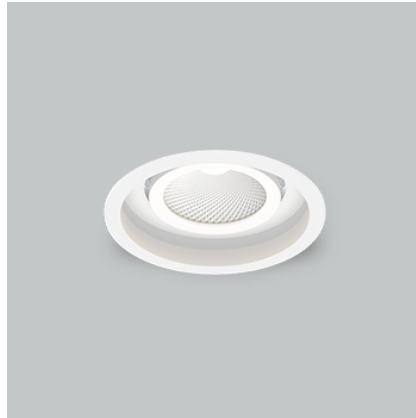

Xo 50 | 15W

Product Reference

Environment Indoor

Installation Ceiling Recess

Construction & Materials

Housing Die Cast Aluminium

Primary Lens PMMA

Primary Reflector PC metallised

Secondary Reflector -

Body Finish White,Black,Custom

Diffuser -

Antiglare Baffle -

Thermal Management

Heat Sink Material Die cast Aluminium

Cooling Technique Passive Cooling

Optical System

Beam Direction Adjustable

Tilt Yes

Swivel Yes

Electrical System

Driven with Constant Current Driver

Input Voltage/Hz 220V- 240V/50-60Hz

Control Gear Included

Mounting Remote

LED Power Watts 12.7W

System Power Watts 14.6W

Operating Voltage V_{in} 220-240 Vac

Power Factor p.f. > 0.95