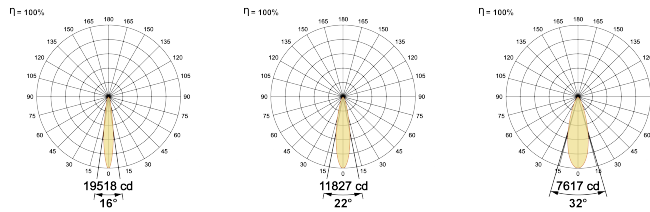

Light Distribution

LED Technology

Binning 3 Step MacAdam

LED Life Time @ L80/B10 >50000 hours

Colour Rendering (CRI) CRI80,CRI90

Led Type COB

LED Fitted CREE COB LED 36Vdc/900mA

Controls

Standard Switchable On/Off

Optional PDIM,DDIM,BTTM,CASAMBI,Non Dimmable

Ordering Details

Code Example:	Name	Watt	CCT	CRI	Angle	Finish	Control
Xo 75	36W	WW27K	CRI80	16°(SS)	SWH	On/Off	

Select one from each column with highlighted values to create the ordering code

NAME	WATT	LUMEN	EFFICACY	CCT		CRI	ANGLE	FINISH		CONTROL		
Xo 75	36W	2932	81	2700K	WW27K	CRI80	16°(SS)	White	SWH	Non Dimmable	On/Off	
		3113	86	3000K	WW30K	CRI90	22°(MD)	Black	SBL	Phase Dimmable	PDIM	
		3330	92	4000K	NW40K		32°(WD)	Custom	CSM	Dali Dimmable	DDIM	
		3439	95	5700K	CW57K					Bluetooth Dimmable	BTTM	
				2700K-5700K	TW						Casambi	CBTM
					Warm to Dim	W2D						
Xo 75	36W			WW27K		CRI80	16°(SS)	SWH		On/Off