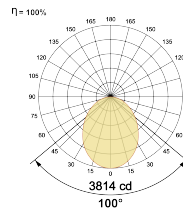

LED Power Watts 68.1W

System Power Watts 78.3W

Operating Voltage V_{in} 220-240 Vac

Power Factor p.f. > 0.95

Light Distribution

LED Technology

Binning 3 Step MacAdam

LED Life Time @ L80/B10 >50000 hours