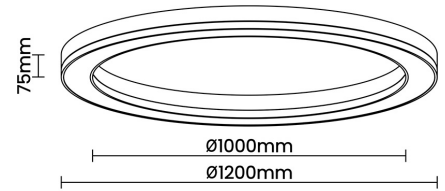

Enso S 120 | 78W

Product Reference

Environment Indoor

Installation Ceiling Surface

Construction & Materials

Housing Extruded and Sheet Aluminium

Primary Lens -

Primary Reflector White Optics

Secondary Reflector -

Body Finish White,Black,Custom

Diffuser Premium high-transmission opal

Antiglare Baffle -

Thermal Management

Heat Sink Material Aluminium

Cooling Technique Passive Cooling

Optical System

Beam Direction General Diffuse

Tilt No

Swivel No

Electrical System

Driven with Constant Current Driver

Input Voltage/Hz 220V- 240V/50-60Hz

Control Gear Included

Mounting Integral

LED Power Watts 68.1W

System Power Watts 78.3W

Operating Voltage V_{in} 220-240 Vac

Power Factor p.f. > 0.95