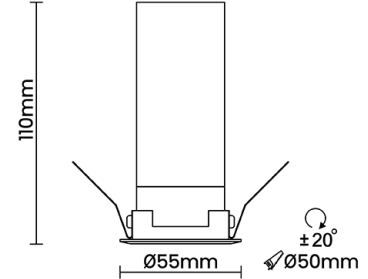

Tiny XXX | 12W

Product Reference

Environment Indoor

Installation Ceiling Recess

Construction & Materials

Housing Aluminium

Primary Lens PMMA

Primary Reflector -

Secondary Reflector -

Body Finish White,Black,Custom

Diffuser -

Antiglare Baffle -

Thermal Management

Heat Sink Material Die cast Aluminium

Cooling Technique Passive Cooling

Optical System

Beam Direction Adjustable

Tilt No

Swivel No

Electrical System

Driven with Constant Current Driver

Input Voltage/Hz 220V- 240V/50-60Hz

Control Gear Included

Mounting Remote

LED Power Watts 10.5W

System Power Watts 12.1W

Operating Voltage Vin 220-240 Vac

Power Factor p.f. > 0.95