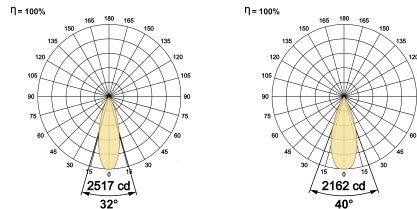

Light Distribution

LED Technology

Binning 3 Step MacAdam

LED Life Time @ L80/B10 >50000 hours

Colour Rendering (CRI) CRI80,CRI90

Led Type COB

LED Fitted Cree COB LED 33-36Vdc/300mA

Controls

Standard Switchable On/Off

Optional PDIM,DDIM,BTTM,CASAMBI,Non Dimmable