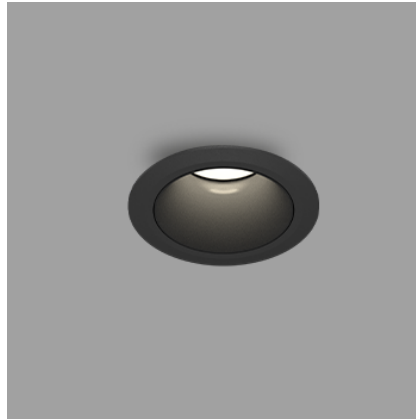

Tiny XXX | 12W

Product Reference

Environment Indoor

Installation Ceiling Recess

Construction & Materials

Housing Aluminium

Primary Lens PMMA

Primary Reflector -

Secondary Reflector -

Body Finish White,Black,Custom

Diffuser -

Antiglare Baffle -

Thermal Management

Heat Sink Material Die cast Aluminium

Cooling Technique Passive Cooling

Optical System

Beam Direction Adjustable

Tilt No

Swivel No

Electrical System

Driven with Constant Current Driver

Input Voltage/Hz 220V- 240V/50-60Hz

Control Gear Included

Mounting Remote

LED Power Watts 10.5W

System Power Watts 12.1W

Operating Voltage Vin 220-240 Vac

Power Factor p.f. > 0.95