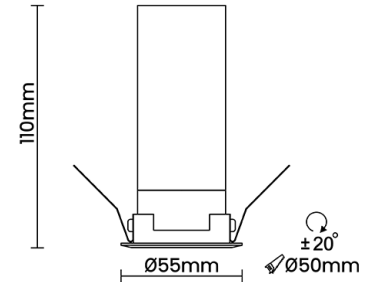

LED Power Watts 10.5W

System Power Watts 12.1W

Operating Voltage Vin 220-240 Vac

Power Factor p.f. > 0.95

Ordering Details

Code Example:	Name	Watt	CCT	CRI	Angle	Finish	Control
	Tiny XXX	12W	WW27K	CRI80	32° (MD)	SWH	On/Off

Select one from each column with highlighted values to create the ordering code

NAME	WATT	LUMEN	EFFICACY	CCT	CRI	ANGLE	FINISH	CONTROL
Tiny XXX	12W	920	76	2700K	WW27K	CRI80	32°(MD)	White SWH Non Dimmable On/Off
		944	78	3000K	WW30K	CRI90	40°(WD)	Black SBL Phase Dimmable PDIM
		980	81	4000K	NW40K			Custom CSM Dali Dimmable DDIM
		1004	83	5700K	CW57K			Bluetooth Dimmable BTTM
						2700K-5700K	TW	
				Warm to Dim	W2D			
Tiny XXX	12W			WW27K	CRI80	32°(MD)	SWH	On/Off