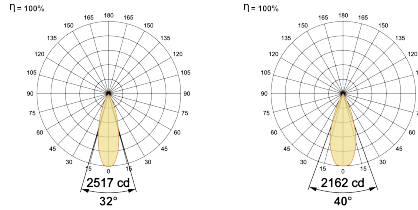

Light Distribution

LED Technology

Binning 3 Step MacAdam

LED Life Time @ L80/B10 >50000 hours

Colour Rendering (CRI) CRI80,CRI90

Led Type COB

LED Fitted Cree COB LED 33-36Vdc/300mA

Controls

Standard Switchable On/Off

Optional PDIM,DDIM,BTTM,CASAMBI,Non Dimmable

Ordering Details

Code Example:	Name	Watt	CCT	CRI	Angle	Finish	Control
	Tiny XXX	12W	WW27K	CRI80	32°(MD)	SWH	On/off

Select one from each column with highlighted values to create the ordering code

NAME	WATT	LUMEN	EFFICACY	CCT	CRI	ANGLE	FINISH	CONTROL		
Tiny XXX	12W	920	76	2700K	WW27K	CRI80	32°(MD)	White SWH	Non Dimmable On/Off	
		944	78	3000K	WW30K	CRI90	40°(WD)	Black SBL	Phase Dimmable PDIM	
		980	81	4000K	NW40K			Custom CSM	Dali Dimmable DDIM	
		1004	83	5700K	CW57K				Bluetooth Dimmable BTTM	
					2700K-5700K	TW				Casambi CBTM
			Warm to Dim	W2D						
Tiny XXX	12W			WW27K	CRI80	32°(MD)	SWH	On/off