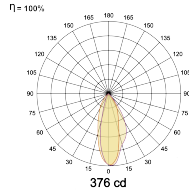

Light Distribution

LED Technology

Binning 3 Step MacAdam

LED Life Time @ L80/B10 >50000 hours

Colour Rendering (CRI) CRI80,CRI90

Led Type COB

LED Fitted CREE COB LED 36Vdc/130mA

Controls

Standard Switchable On/Off

Optional PDIM,DDIM,CASAMBI,Non Dimmable

Ordering Details

Code Example:	Name	Watt	CCT	CRI	Angle	Finish	Control
	Tiny Wash	5W	WW27K	CRI80		SWH	On/Off

Select one from each column with highlighted values to create the ordering code

NAME	WATT	LUMEN	EFFICACY	CCT	CRI	ANGLE	FINISH	CONTROL
Tiny Wash	5W	218	52	2700K WW27K	CRI80		White SWH	Non Dimmable On/Off
		231	55	3000K WW30K	CRI90		Black SBL	Phase Dimmable PDIM
		244	58	4000K NW40K			Custom CSM	Dali Dimmable DDIM
		252	60	5700K CW57K				Casambi CBTM
Tiny Wash	5W			WW27K	CRI80		SWH	On/Off