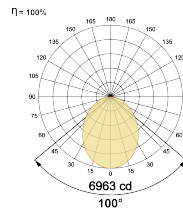

Light Distribution

LED Technology

Binning 3 Step MacAdam

LED Life Time @ L80/B10 >50000 hours

Colour Rendering (CRI) CRI80,CRI90

Led Type SMD mid power

LED Fitted Osram/Samsung Mid power LED array 43V-48Vdc/2800mA

Controls

Standard Switchable On/Off

Optional DDIM,CASAMBI,Non Dimmable

Ordering Details

Code Example:	Name	Watt	CCT	CRI	Angle	Finish	Control
	Enso S 150	140W	WW27K	CRI80	100°	SWH	On/Off

Select one from each column with highlighted values to create the ordering code

NAME	WATT	LUMEN	EFFICACY	CCT	CRI	ANGLE	FINISH	CONTROL
Enso S 150	140W	15312	110	2700K	WW27K	100°	White	SWH Non Dimmable On/Off
		15730	113	3000K	WW30K		Black	SBL Dali Dimmable DDIM
		16008	115	4000K	NW40K		Custom	CSM Casambi CBTM
		16426	118	5700K	CW57K			
				2700K-5700K	TW			
Enso S 150	140W			WW27K	CRI80	100°	SWH	On/Off