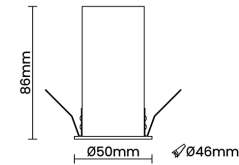

Tiny Wash V2 | 5W

Product Reference

Environment Indoor

Installation Ceiling Recess

Construction & Materials

Housing Aluminium

Primary Lens PMMA

Primary Reflector -

Secondary Reflector -

Body Finish White,Black,Custom

Diffuser -

Antiglare Baffle -

Thermal Management

Heat Sink Material Die cast Aluminium

Cooling Technique Passive Cooling

Optical System

Beam Direction Fixed Asymmetric

Tilt No

Swivel No

Electrical System

Driven with Constant Current Driver

Input Voltage/Hz 220V- 240V/50-60Hz

Control Gear Included

Mounting Remote

LED Power Watts 3.6W

System Power Watts 4.5W

Operating Voltage Vin 220-240 Vac

Power Factor p.f. > 0.5

LED Technology

Binning 3 Step MacAdam

LED Life Time @ L80/B10 >50000 hours

Colour Rendering (CRI) CRI80,CRI90

Led Type COB

LED Fitted CREE COB LED 9Vdc/350mA

Controls

Standard Switchable On/Off

Optional PDIM,DDIM,CASAMBI,Non Dimmable

Ordering Details

Code Example:	Name	Watt	CCT	CRI	Angle	Finish	Control
	Tiny Wash V2	5W	WW27K	CRI80		SWH	On/Off

Select one from each column with highlighted values to create the ordering code

NAME	WATT	LUMEN	EFFICACY	CCT	CRI	ANGLE	FINISH	CONTROL			
Tiny Wash V2	5W	392	87	2700K	WW27K		White	SWH	Non Dimmable	On/Off	
		405	90	3000K	WW30K		CRI90	Black	SBL	Phase Dimmable	PDIM
		423	94	4000K	NW40K			Custom	CSM	Dali Dimmable	DDIM
		432	96	5700K	CW57K					Casambi	CBTM
Tiny Wash V2	5W			WW27K	CRI80		SWH	On/Off