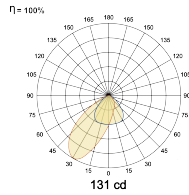

Tiny Wash V2 | 5W

Product Reference

Environment Indoor

Installation Ceiling Recess

Construction & Materials

Housing Aluminium

Primary Lens PMMA

Primary Reflector -

Secondary Reflector -

Body Finish White,Black,Custom

Diffuser -

Antiglare Baffle -

Thermal Management

Heat Sink Material Die cast Aluminium

Cooling Technique Passive Cooling

Optical System

Beam Direction Fixed Asymmetric

Tilt No

Swivel No

Electrical System

Driven with Constant Current Driver

Input Voltage/Hz 220V- 240V/50-60Hz

Control Gear Included

Mounting Remote

LED Power Watts 3.6W

System Power Watts 4.5W

Operating Voltage Vin 220-240 Vac

Power Factor p.f. > 0.5

LED Technology

Binning 3 Step MacAdam

LED Life Time @ L70/B10 >50000 hours

Colour Rendering (CRI) CRI80,CRI90

Led Type COB

LED Fitted CREE COB LED 9Vdc/350mA

Controls

Standard Switchable On/Off

Optional PDIM,DDIM,CASAMBI,Non Dimmable

Ordering Details

Code Example:	Name	Watt	CCT	CRI	Angle	Finish	Control
	Tiny Wash V2	5W	WW27K	CRI80		SWH	On/Off

Select one from each column with highlighted values to create the ordering code

NAME	WATT	LUMEN	EFFICACY	CCT	CRI	ANGLE	FINISH	CONTROL		
Tiny Wash V2	5W	392	87	2700K	WW27K		White	SWH	Non Dimmable	On/Off
		405	90	3000K	WW30K		Black	SBL	Phase Dimmable	PDIM
		423	94	4000K	NW40K		Custom	CSM	Dali Dimmable	DDIM
		432	96	5700K	CW57K				Casambi	CBTM
Tiny Wash V2	5W			WW27K	CRI80		SWH	On/Off