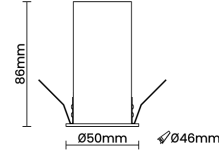

Tiny Wash V2 | 5W

Product Reference

Environment Indoor

Installation Ceiling Recess

Construction & Materials

Housing Aluminium

Primary Lens PMMA

Primary Reflector -

Secondary Reflector -

Body Finish White,Black,Custom

Diffuser -

Antiglare Baffle -

Thermal Management

Heat Sink Material Die cast Aluminium

Cooling Technique Passive Cooling

Optical System

Beam Direction Fixed Asymmetric

Tilt No

Swivel No

Electrical System

Driven with Constant Current Driver

Input Voltage/Hz 220V- 240V/50-60Hz

Control Gear Included

Mounting Remote

LED Power Watts 3.6W

System Power Watts 4.5W

Operating Voltage Vin 220-240 Vac

Power Factor p.f. > 0.5

LED Technology

Binning 3 Step MacAdam

LED Life Time @ L70/B10 >50000 hours

Colour Rendering (CRI) CRI80,CRI90

Led Type COB

LED Fitted CREE COB LED 9Vdc/350mA

Controls

Standard Switchable On/Off

Optional PDIM,DDIM,CASAMBI,Non Dimmable

Ordering Details

Code Example:	Name	Watt	CCT	CRI	Angle	Finish	Control
	Tiny Wash V2	5W	WW27K	CRI80		SWH	On/Off

Select one from each column with highlighted values to create the ordering code

NAME	WATT	LUMEN	EFFICACY	CCT	CRI	ANGLE	FINISH	CONTROL		
Tiny Wash V2	5W	392	87	2700K	WW27K		White	SWH	Non Dimmable	On/Off
		405	90	3000K	WW30K		Black	SBL	Phase Dimmable	PDIM
		423	94	4000K	NW40K		Custom	CSM	Dali Dimmable	DDIM
		432	96	5700K	CW57K				Casambi	CBTM
Tiny Wash V2	5W			WW27K	CRI80		SWH	On/Off