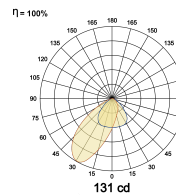

Tiny Wash V2 | 5W

Product Reference

Environment Indoor

Installation Ceiling Recess

Construction & Materials

Housing Aluminium

Primary Lens PMMA

Primary Reflector -

Secondary Reflector -

Body Finish White,Black,Custom

Diffuser -

Antiglare Baffle -

Thermal Management

Heat Sink Material Die cast Aluminium

Cooling Technique Passive Cooling

Optical System

Beam Direction Fixed Asymmetric

Tilt No

Swivel No

Electrical System

Driven with Constant Current Driver

Input Voltage/Hz 220V- 240V/50-60Hz

Control Gear Included

Mounting Remote

LED Power Watts 3.6W

System Power Watts 4.5W

Operating Voltage Vin 220-240 Vac

Power Factor p.f. > 0.5

LED Technology

Binning 3 Step MacAdam

LED Life Time @ L80/B10 >50000 hours

Colour Rendering (CRI) CRI80,CRI90

Led Type COB

LED Fitted CREE COB LED 9Vdc/350mA

Controls

Standard Switchable On/Off

Optional PDIM,DDIM,CASAMBI,Non Dimmable

Ordering Details

Code Example:	Name	Watt	CCT	CRI	Angle	Finish	Control
	Tiny Wash V2	5W	WW27K	CRI80		SWH	On/Off

Select one from each column with highlighted values to create the ordering code

NAME	WATT	LUMEN	EFFICACY	CCT	CRI	ANGLE	FINISH	CONTROL			
Tiny Wash V2	5W	392	87	2700K	WW27K		White	SWH	Non Dimmable	On/Off	
		405	90	3000K	WW30K		CRI90	Black	SBL	Phase Dimmable	PDIM
		423	94	4000K	NW40K			Custom	CSM	Dali Dimmable	DDIM
		432	96	5700K	CW57K					Casambi	CBTM
Tiny Wash V2	5W			WW27K	CRI80		SWH	On/Off