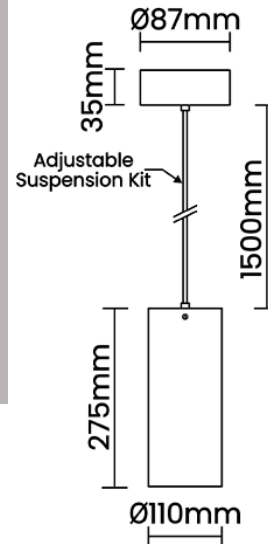

Barrel P | 22W

Product Reference

Environment Indoor

Installation Ceiling Suspended

Construction & Materials

Housing Aluminium

Primary Lens -

Primary Reflector -

Secondary Reflector -

Body Finish White,Black,Custom

Diffuser Premium high-transmission opal

Antiglare Baffle -

Thermal Management

Heat Sink Material Aluminium

Cooling Technique Passive Cooling

Optical System

Beam Direction General Diffuse

Tilt No

Swivel No

Electrical System

Driven with Constant Current Driver

Input Voltage/Hz 220V- 240V/50-60Hz

Control Gear Included

Mounting Integral

LED Power Watts 18.6W

System Power Watts 21.4W

Operating Voltage Vin 220-240 Vac

Power Factor p.f. > 0.95

Light Distribution

LED Technology

Binning 3 Step MacAdam

LED Life Time @ L80/B10 >50000 hours

Colour Rendering (CRI) CRI80,CRI90

Led Type SMD mid power

LED Fitted Osram/Samsung Mid power LED array 21V-28Vdc/700mA

Controls

Standard Switchable On/Off

Optional PDIM,DDIM,Non Dimmable

Ordering Details

Code Example:	Name	Watt	CCT	CRI	Angle	Finish	Control
	Barrel P	22W	WW27K	CRI80		SWH	On/Off

Select one from each column with highlighted values to create the ordering code

NAME	WATT	LUMEN	EFFICACY	CCT	CRI	ANGLE	FINISH	CONTROL		
Barrel P	22W	1776	83	2700K	WW27K	CRI80	White	Non Dimmable	On/Off	
		1840	86	3000K	WW30K	CRI90	Black	Phase Dimmable	PDIM	
		1947	91	4000K	NW40K		Custom	Dali Dimmable	DDIM	
		2012	94	5700K	CW57K					
						2700K-5700K	TW