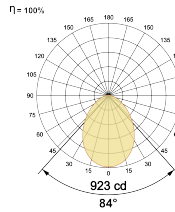

### Optical System

Beam Direction General Diffuse

Tilt No

Swivel No

### Light Distribution