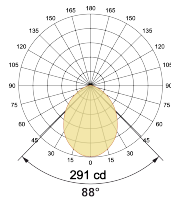

Light Distribution

LED Technology

Binning 3 Step MacAdam

LED Life Time @ L70/B10 >50000 hours

Colour Rendering (CRI) CRI80,CRI90

Led Type SMD mid power

LED Fitted Samsung Mid power LED array 32V-36Vdc/200mA

Controls

Standard Switchable On/Off

Optional PDIM,DDIM,BTTM,CASAMBI,Non Dimmable

Ordering Details

Code Example:	Name	Watt	CCT	CRI	Angle	Finish	Control
	Halo	8W	WW27K	CRI80	88°	SWH	On/Off

Select one from each column with highlighted values to create the ordering code

NAME	WATT	LUMEN	EFFICACY	CCT	CRI	ANGLE	FINISH	CONTROL			
Halo	8W	547	72	2700K	WW27K	CRI80	88°	White	SWH	Non Dimmable	On/Off
		562	74	3000K	WW30K			Black	SBL	Phase Dimmable	PDIM
		593	78	4000K	NW40K			Custom	CSM	Dali Dimmable	DDIM
		608	80	5700K	CW57K			Bluetooth Dimmable	BTTM		
		2700K-5700K	TW	Casambi	CBTM						
Halo	8W			WW27K	CRI80	88°	SWH	On/Off