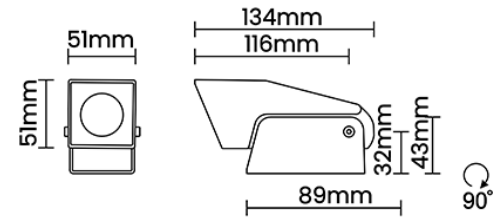

LED Power Watts 3.4W

System Power Watts 4.3W

Operating Voltage Vin 220-240 Vac

Power Factor p.f. > 0.5

Ordering Details

Code Example:	Name	Watt	CCT	CRI	Angle	Finish	Control
	Croc	5W	WW27K	CRI80	16°(SS)	SBL	On/Off

Select one from each column with highlighted values to create the ordering code

NAME	WATT	LUMEN	EFFICACY	CCT		CRI	ANGLE	FINISH		CONTROL	
Croc	5W	357	83	2700K	WW27K	CRI80	16°(SS)	Black	SBL	Non Dimmable	On/Off
		378	88	3000K	WW30K	CRI90	22°(MD)	Grey	GGT		
		400	93	4000K	NW40K		32°(WD)				
		413	96	5700K	CW57K						
Croc	5W			WW27K		CRI80	16°(SS)	SBL		On/Off	