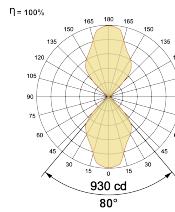

Light Distribution

LED Technology

Binning 3 Step MacAdam

LED Life Time @ L80/B10 >50000 hours

Colour Rendering (CRI) CRI80,CRI90

Led Type COB

LED Fitted CREE COB LED 36Vdc/350mA

Controls

Standard Switchable On/Off

Optional DDIM,Non Dimmable

Ordering Details

Code Example:	Name	Watt	CCT	CRI	Angle	Finish	Control
	Wallop Bidirectional	2X8W	WW27K	CRI80	80°	SWH	On/Off

Select one from each column with highlighted values to create the ordering code