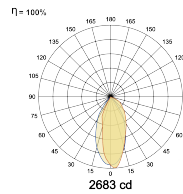

Light Distribution

LED Technology

Binning 3 Step MacAdam

LED Life Time @ L80/B10 >50000 hours

Colour Rendering (CRI) CRI80,CRI90

Led Type COB

LED Fitted CREE COB LED 36Vdc/500mA

Controls

Standard Switchable On/Off

Optional PDIM,DDIM,CASAMBI,Non Dimmable

Ordering Details

Code Example:	Name	Watt	CCT	CRI	Angle	Finish	Control
	Artlight HGB	22W	WW27K	CRI80		SWH	On/Off

Select one from each column with highlighted values to create the ordering code