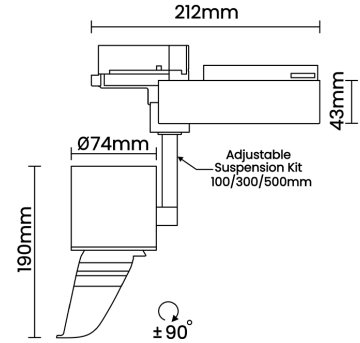

ABBY
LIGHTING

220V
240V 50/60Hz

CRI 80

IP20

L80B10
>50,000h

MacAdam
Step 3

Swivel
Tilt

Optional

Dimmable

Tunable
White

Warm to
Dim

CRI 90

Artlight HGB | 22W

Product Reference

Environment Indoor

Installation Track Mounted

Construction & Materials

Housing Aluminium

Primary Lens PMMA

Primary Reflector PC metallised

Secondary Reflector -

Body Finish White,Black

Diffuser -

Antiglare Baffle -

Thermal Management

Heat Sink Material Die cast Aluminium

Cooling Technique Passive Cooling

Optical System

Beam Direction Adjustable

Tilt Yes

Swivel Yes

Electrical System

Driven with Constant Current Driver

Input Voltage/Hz 220V- 240V/50-60Hz

Control Gear Included

Mounting Integral

LED Power Watts 18.6W

System Power Watts 21.4W

Operating Voltage Vin 220-240 Vac

Power Factor p.f. > 0.95

Light Distribution

LED Technology

Binning 3 Step MacAdam

LED Life Time @ L80/B10 >50000 hours

Colour Rendering (CRI) CRI80,CRI90

Led Type COB

LED Fitted CREE COB LED 36Vdc/500mA

Controls

Standard Switchable On/Off

Optional PDIM,DDIM,CASAMBI,Non Dimmable

Ordering Details

Code Example:	Name	Watt	CCT	CRI	Angle	Finish	Control
	Artlight HGB	22W	WW27K	CRI80		SWH	On/Off

Select one from each column with highlighted values to create the ordering code