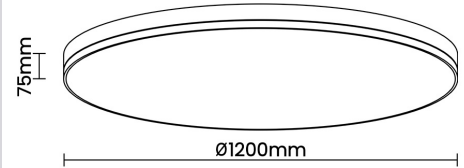

Circulo S 120 | 78W

Product Reference

Environment Indoor

Installation Ceiling Surface

Construction & Materials

Housing Extruded and Sheet Aluminium

Primary Lens -

Primary Reflector White Optics

Secondary Reflector -

Body Finish White,Black,Custom

Diffuser Opal PC, Microprismatic

Antiglare Baffle -

Thermal Management

Heat Sink Material Aluminium

Cooling Technique Passive Cooling

Optical System

Beam Direction General Diffuse

Tilt No

Swivel No

Electrical System

Driven with Constant Current Driver

Input Voltage/Hz 220V- 240V/50-60Hz

Control Gear Included

Mounting Integral

LED Power Watts 67.2W

System Power Watts 78.1W

Operating Voltage V_{in} 220-240 Vac

Power Factor p.f. > 0.95