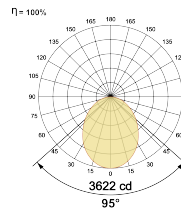

Light Distribution

LED Technology

Binning 3 Step MacAdam

LED Life Time @ L80/B10 >50000 hours

Colour Rendering (CRI) CRI80,CRI90

Led Type SMD mid power

LED Fitted Osram/Samsung Mid power LED array 43V-48Vdc/1550mA

Controls

Standard Switchable On/Off

Optional DDIM,CASAMBI,Non Dimmable

Ordering Details

Code Example:	Name	Watt	CCT	CRI	Angle	Finish	Control
	Circulo S 120	78W	WW27K	CRI80	96°	SWH	On/Off

Select one from each column with highlighted values to create the ordering code

NAME	WATT	LUMEN	EFFICACY	CCT	CRI	ANGLE	FINISH	CONTROL
Circulo S 120	78W	8513	109	2700K	WW27K	CRI80	96°	White SWH Non Dimmable On/Off
		8669	111	3000K	WW30K	CRI90	Black SBL Dali Dimmable DDIM	
		8903	114	4000K	NW40K		Custom CSM Casambi CBTM	
		9060	116	5700K	CW57K			
				2700K-5700K	TW			
Circulo S 120	78W			WW27K	CRI80	96°	SWH	On/Off