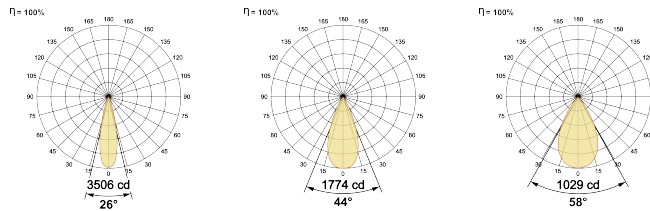

Light Distribution

LED Technology

Binning 3 Step MacAdam

LED Life Time @ L80/B10 >50000 hours

Colour Rendering (CRI) CRI80,CRI90

Led Type COB

LED Fitted Cree COB LED 36Vdc/250mA

Controls

Standard Switchable On/Off

Optional PDIM,DDIM,BTMM,CASAMBI,Non Dimmable

Ordering Details

Code Example:	Name	Watt	CCT	CRI	Angle	Finish	Control
	ProLed 75	10W	WW27K	CRI80	26°(MD)	SWH	On/Off

Select one from each column with highlighted values to create the ordering code