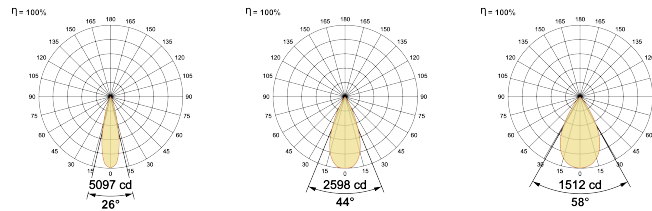

LED Power Watts 12.4W

System Power Watts 14.2W

Operating Voltage V_{in} 220-240 Vac

Power Factor p.f. > 0.95

Light Distribution

LED Technology

Binning 3 Step MacAdam

LED Life Time @ L80/B10 >50000 hours