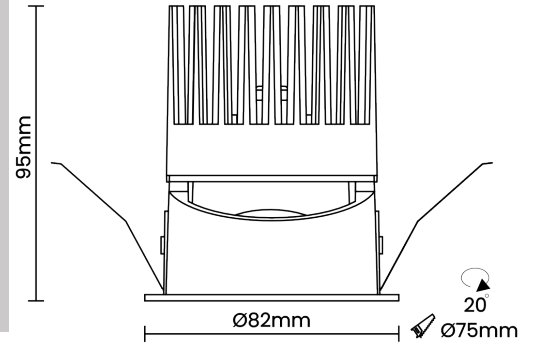

ProLed 75 | 15W

Product Reference

Environment Indoor

Installation Ceiling Recess

Construction & Materials

Housing Die Cast Aluminium

Primary Lens PMMA

Primary Reflector -

Secondary Reflector Anodised

Body Finish White,Black

Diffuser -

Antiglare Baffle -

Thermal Management

Heat Sink Material Die cast Aluminium

Cooling Technique Passive Cooling

Optical System

Beam Direction Fixed

Tilt Yes

Swivel No

Electrical System

Driven with Constant Current Driver

Input Voltage/Hz 220V- 240V/50-60Hz

Control Gear Included

Mounting Remote

LED Power Watts 12.4W

System Power Watts 14.2W

Operating Voltage V_{in} 220-240 Vac

Power Factor p.f. > 0.95