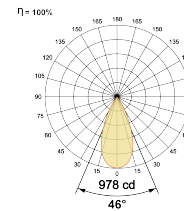

LED Power Watts 6.9W

System Power Watts 7.9W

Operating Voltage V_{in} 220-240 Vac

Power Factor p.f. > 0.95

Light Distribution

LED Technology

Binning 3 Step MacAdam

LED Life Time @ L80/B10 >50000 hours