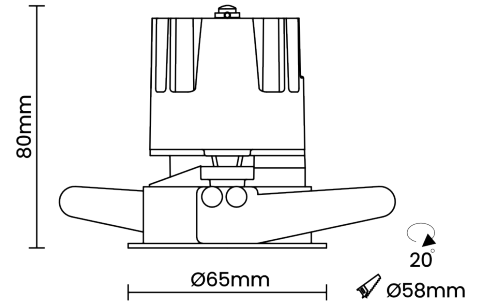

ProLed 55 PF | 8W

Product Reference

Environment Indoor

Installation Ceiling Recess

Construction & Materials

Housing Die Cast Aluminium

Primary Lens PMMA

Primary Reflector -

Secondary Reflector Anodised

Body Finish White,Black

Diffuser -

Antiglare Baffle -

Thermal Management

Heat Sink Material Die cast Aluminium

Cooling Technique Passive Cooling

Optical System

Beam Direction Fixed

Tilt Yes

Swivel No

Electrical System

Driven with Constant Current Driver

Input Voltage/Hz 220V- 240V/50-60Hz

Control Gear Included

Mounting Remote

LED Power Watts 6.9W

System Power Watts 7.9W

Operating Voltage V_{in} 220-240 Vac

Power Factor p.f. > 0.95

Light Distribution

LED Technology

Binning 3 Step MacAdam

LED Life Time @ L80/B10 >50000 hours

Colour Rendering (CRI) CRI80,CRI90

Led Type COB

LED Fitted Cree COB LED 36Vdc/180mA

Controls

Standard Switchable On/Off

Optional PDIM,DDIM,BTMM,CASAMBI,Non Dimmable

Ordering Details

Code Example:	Name	Watt	CCT	CRI	Angle	Finish	Control
	ProLed 55 PF	8W	WW27K	CRI80	29°(SS)	SWH	On/Off

Select one from each column with highlighted values to create the ordering code