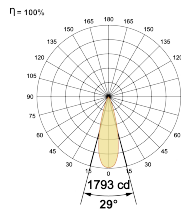

LED Power Watts 6.9W

System Power Watts 7.9W

Operating Voltage V_{in} 220-240 Vac

Power Factor p.f. > 0.95

Light Distribution

LED Technology

Binning 3 Step MacAdam

LED Life Time @ L80/B10 >50000 hours