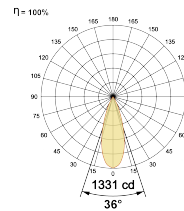

LED Power Watts 6.9W

System Power Watts 7.9W

Operating Voltage V_{in} 220-240 Vac

Power Factor p.f. > 0.95

Light Distribution

LED Technology

Binning 3 Step MacAdam

LED Life Time @ L80/B10 >50000 hours