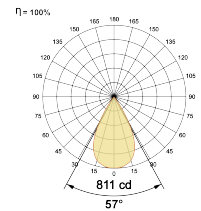

LED Power Watts 6.9W

System Power Watts 7.9W

Operating Voltage V_{in} 220-240 Vac

Power Factor p.f. > 0.95

Light Distribution

LED Technology

Binning 3 Step MacAdam

LED Life Time @ L80/B10 >50000 hours