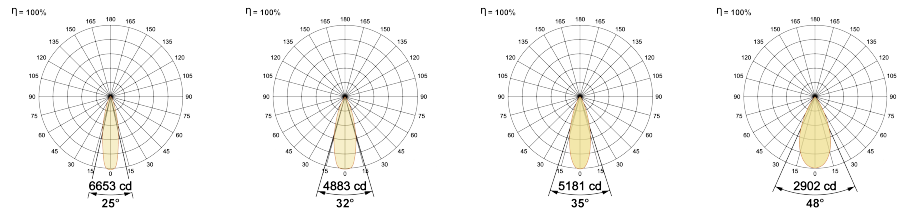

Light Distribution

LED Technology

Binning 3 Step MacAdam
LED Life Time @ L80/B10 >50000 hours
Colour Rendering (CRI) CRI80,CRI90
Led Type COB
LED Fitted Cree COB LED 36Vdc/500mA

Controls

Standard Switchable On/Off
Optional PDIM,DDIM,BTMM,CASAMBI,Non Dimmable

Ordering Details

Code Example:	Name	Watt	CCT	CRI	Angle	Finish	Control
	Luke Pro 50 2Way	2X20W	WW27K	CRI80	25°(SS)	SWH	On/Off

Select one from each column with highlighted values to create the ordering code