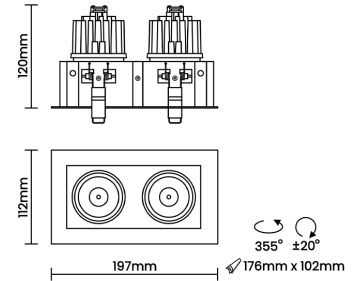

Thermal Management

Heat Sink Material Die cast Aluminium
Cooling Technique Passive Cooling

Optical System

Beam Direction Adjustable
Tilt Yes
Swivel Yes

Electrical System

Driven with Constant Current Driver
Input Voltage/Hz 220V- 240V/50-60Hz
Control Gear Included
Mounting Remote
LED Power Watts 2x17.5W
System Power Watts 2x20.1W
Operating Voltage Vin 220-240 Vac
Power Factor p.f. > 0.95

Ordering Details

Code Example:	Name	Watt	CCT	CRI	Angle	Finish	Control
	Luke Pro 50 2Way	2X20W	WW27K	CRI80	25°(SS)	SWH	On/Off

Select one from each column with highlighted values to create the ordering code