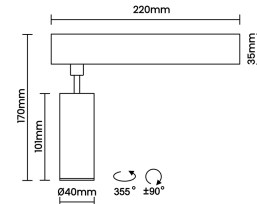

Birds on a Branch Iway | 1x8W

Product Reference

Environment Indoor

Installation Ceiling Surface

Construction & Materials

Housing Die Cast Aluminium, Milled Aluminium

Primary Lens PMMA

Primary Reflector PC metallised

Secondary Reflector -

Body Finish White, Black, Custom

Diffuser -

Antiglare Baffle -

Thermal Management

Heat Sink Material Die cast Aluminium

Cooling Technique Passive Cooling

Optical System

Beam Direction Adjustable

Tilt Yes

Swivel Yes

Electrical System

Driven with Constant Current Driver

Input Voltage/Hz 220V- 240V/50-60Hz

Control Gear Included

Mounting Integral

LED Power Watts 7.4W

System Power Watts 8.5W

Operating Voltage Vin 220-240Vac

Power Factor p.f. >0.95