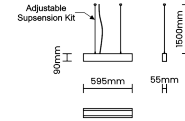

Roa Deep MPD 60 | 14W

Product Reference

Environment Indoor

Installation Ceiling Suspended

Construction & Materials

Housing Extruded Aluminium

Primary Lens -

Primary Reflector -

Secondary Reflector -

Body Finish White,Black,Custom

Diffuser Microprismatic

Antiglare Baffle -

Thermal Management

Heat Sink Material Aluminium

Cooling Technique Passive Cooling

Optical System

Beam Direction Fixed

Tilt -

Swivel -

Electrical System

Driven with Constant Current Driver

Input Voltage/Hz 220V- 240V/50-60Hz

Control Gear Included

Mounting Integral

LED Power Watts 11.9W

System Power Watts 13.7W

Operating Voltage Vin 220-240Vac

Power Factor p.f. >0.95

Ordering Details

Code Example:	Name	Watt	CCT	CRI	Angle	Finish	Control
	Roa Deep MPD 60	14W	WW27K	CRI80	93°	SWH	On/Off

Select one from each column with highlighted values to create the ordering code

NAME	WATT	LUMEN	EFFICACY	CCT	CRI	ANGLE	FINISH	CONTROL
Roa Deep MPD 60	14W	1110	81	2700K	WW27K	93°	White	Non Dimmable
		1151	84	3000K	WW30K		Black	Dali Dimmable
		1206	88	4000K	NW40K		Custom	Casambi
		1233	90	5700K	CW57K			
				2700K-5700K	TW			
Roa Deep MPD 60	14W			WW27K	CRI80	93°	SWH	On/Off

Light Distribution

LED Technology

Binning 3 Step MacAdam

LED Life Time @ L70/B10 >50000 hours

Colour Rendering (CRI) CRI80,CRI90

Led Type SMD mid power

LED Fitted Samsung Mid power LED array 32V-36Vdc/350mA

Controls

Standard Switchable On/Off

Optional DDIM,CASAMBI