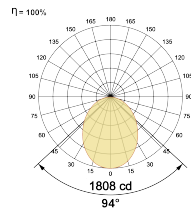

Light Distribution

LED Technology

Binning 3 Step MacAdam

LED Life Time @ L70/B10 >50000 hours

Colour Rendering (CRI) CRI80,CRI90

Led Type SMD mid power

LED Fitted Samsung Mid power LED array 42V-48Vdc/700mA

Controls

Standard Switchable On/Off

Optional DDIM,CASAMBI,Non Dimmable

Ordering Details

Code Example:	Name	Watt	CCT	CRI	Angle	Finish	Control
	TownSquare R 60	34W	WW27K	CRI80	94°	SWH	On/Off

Select one from each column with highlighted values to create the ordering code

NAME	WATT	LUMEN	EFFICACY	CCT	CRI	ANGLE	FINISH	CONTROL	
TownSquare R 60	34W	3908	121	2700K	WW27K	94°	White	Non Dimmable	
		4038	125	3000K	WW30K		Black		Dali Dimmable
		4296	133	4000K	NW40K		Custom		Casambi
		4393	136	5700K	CW57K		CSM		CBTM
				2700K-5700K	TW				
TownSquare R 60	34W			WW27K	CRI80	94°	SWH	On/Off