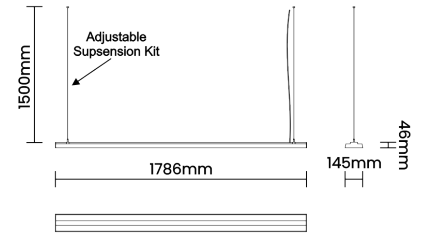

Thermal Management

Heat Sink Material Extruded Aluminium
Cooling Technique Passive Cooling

Optical System

Beam Direction Fixed
Tilt No
Swivel No

Electrical System

Driven with Constant Current Driver
Input Voltage/Hz 220V- 240V/50-60Hz
Control Gear Included
Mounting Integral
LED Power Watts 52.2W
System Power Watts 60W
Operating Voltage Vin 220V- 240V/50-60Hz
Power Factor p.f. > 0.95