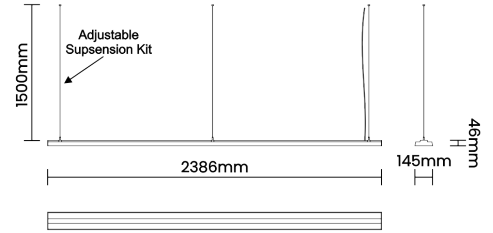

Nexus 150 Soft P OPD 240 | 80W

Product Reference

Environment Indoor

Installation Ceiling Suspended

Construction & Materials

Housing Extruded Aluminium

Primary Lens -

Primary Reflector -

Secondary Reflector -

Body Finish White,Black,Custom

Diffuser Premium high-transmission opal

Antiglare Baffle -

Thermal Management

Heat Sink Material Extruded Aluminium

Cooling Technique Passive Cooling

Optical System

Beam Direction Fixed

Tilt No

Swivel No

Electrical System

Driven with Constant Current Driver

Input Voltage/Hz 220V- 240V/50-60Hz

Control Gear Included

Mounting Integral

LED Power Watts 69.6W

System Power Watts 80W

Operating Voltage Vin 220V- 240V/50-60Hz

Power Factor p.f. > 0.95

Light Distribution

LED Technology

Binning 3 Step MacAdam

LED Life Time @ L80/B10 >50000 hours

Colour Rendering (CRI) CRI80,CRI90

Led Type SMD mid power

LED Fitted Osram/Samsung Mid power LED array 32V-36Vdc/2100mA)

Controls

Standard Switchable On/Off

Optional DDIM,CASAMBI,Non Dimmable

Ordering Details

Code Example:	Name	Watt	CCT	CRI	Angle	Finish	Control
	Nexus 150 Soft P OPD 240	80W	WW27K	CRI80	105°	SWH	On/Off

Select one from each column with highlighted values to create the ordering code

NAME	WATT	LUMEN	EFFICACY	CCT	CRI	ANGLE	FINISH	CONTROL				
Nexus 150 Soft P OPD 240	80W	8080	101	2700K	WW27K	CRI80	105°	White	SWH	Non Dimmable	On/Off	
		8320	104	3000K	WW30K			CRI90	Black	SBL	Dali Dimmable	DDIM
		8720	109	4000K	NW40K				Custom	CSM	Casambi	CBTM
		8880	111	5700K	CW57K							
				2700K-5700K	TW							
Nexus 150 Soft P OPD 240	80W				WW27K	CRI80	105°	SWH			on/Off