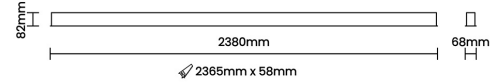

Roa R OPD 240 | 80W

Product Reference

Environment Indoor

Installation Ceiling Recess

Construction & Materials

Housing Extruded Aluminium

Primary Lens -

Primary Reflector -

Secondary Reflector -

Body Finish White,Black,Custom

Diffuser Premium high-transmission opal

Antiglare Baffle -

Thermal Management

Heat Sink Material Aluminium

Cooling Technique Passive Cooling

Optical System

Beam Direction General Diffuse

Tilt No

Swivel No

Electrical System

Driven with Constant Current Driver

Input Voltage/Hz 220V- 240V/50-60Hz

Control Gear Included

Mounting Integral

LED Power Watts 68.6W

System Power Watts 78.8W

Operating Voltage Vin 220-240 Vac

Power Factor p.f. > 0.95