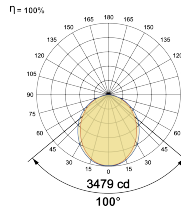

Light Distribution

LED Technology

Binning 3 Step MacAdam

LED Life Time @ L80/B10 >50000 hours

Colour Rendering (CRI) CRI80,CRI90

Led Type SMD mid power

LED Fitted Osram/Samsung Mid power LED array 32V-36Vdc/2100mA

Controls

Standard Switchable On/Off

Optional DDIM,CASAMBI,Non Dimmable

Ordering Details

Code Example:	Name	Watt	CCT	CRI	Angle	Finish	Control
	Roa R OPD 240	80W	WW27K	CRI80	100°	SWH	On/Off

Select one from each column with highlighted values to create the ordering code

NAME	WATT	LUMEN	EFFICACY	CCT	CRI	ANGLE	FINISH	CONTROL
Roa R OPD 240	80W	7959	101	2700K	WW27K	100°	White	Non Dimmable
		8195	104	3000K	WW30K		Dali Dimmable	
		8589	109	4000K	NW40K		Casambi	
		8747	111	5700K	CW57K		CBTM	
				2700K-5700K	TW			
Roa R OPD 240	80W			WW27K	CRI80	100°	SWH	On/Off