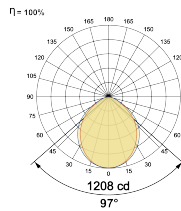

Light Distribution

LED Technology

Binning 3 Step MacAdam

LED Life Time @ L80/B10 >50000 hours

Colour Rendering (CRI) CRI80,CRI90

Led Type SMD mid power

LED Fitted Osram/Samsung Mid power LED array 32V-36Vdc/700mA

Controls

Standard Switchable On/Off

Optional DDIM,CASAMBI,Non Dimmable

Ordering Details

Code Example:	Name	Watt	CCT	CRI	Angle	Finish	Control
	Roa R MPD 120	28W	WW27K	CRI80	97°	SWH	On/Off

Select one from each column with highlighted values to create the ordering code

NAME	WATT	LUMEN	EFFICACY	CCT	CRI	ANGLE	FINISH	CONTROL
Roa R MPD 120	28W	2530	93	2700K	WW27K	97°	White	Non Dimmable
		2611	96	3000K	WW30K		Black	Dali Dimmable
		2747	101	4000K	NW40K		Custom	Casambi
		2802	103	5700K	CW57K			
				2700K-5700K	TW			
Roa R MPD 120	28W			WW27K	CRI80	97°	SWH	On/Off