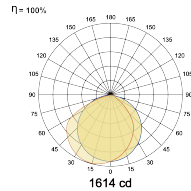

LED Power Watts 51.2W

System Power Watts 58.8W

Operating Voltage Vin 220-240 Vac

Power Factor p.f. > 0.95

Light Distribution

LED Technology

Binning 3 Step MacAdam

LED Life Time @ L70/B10 >50000 hours

Colour Rendering (CRI) CRI80,CRI90

Led Type SMD mid power

LED Fitted Samsung Mid power LED array 34-36Vdc/1550mA

Controls

Standard Switchable On/Off

Optional DDIM,CASAMBI,Non Dimmable

Ordering Details

Code Example:	Name	Watt	CCT	CRI	Angle	Finish	Control
	iSoft Wash S 168	60W	WW27K	CRI80		SWH	On/Off