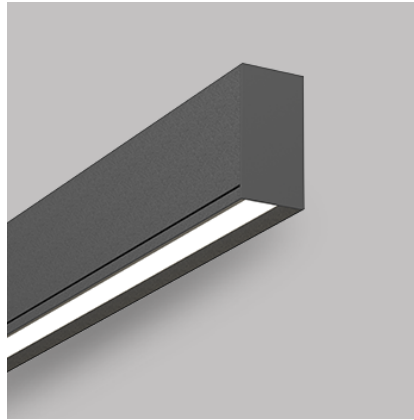

iSoft Wash S 168 | 60W

Product Reference

Environment Indoor

Installation Ceiling Surface

Construction & Materials

Housing Extruded Aluminium

Primary Lens -

Primary Reflector -

Secondary Reflector -

Body Finish White,Black,Custom

Diffuser Opal PC

Antiglare Baffle -

Thermal Management

Heat Sink Material Extruded Aluminium

Cooling Technique Passive Cooling

Optical System

Beam Direction Fixed Asymmetric

Tilt No

Swivel No

Electrical System

Driven with Constant Current Driver

Input Voltage/Hz 220V- 240V/50-60Hz

Control Gear Included

Mounting Integral

LED Power Watts 51.2W

System Power Watts 58.8W

Operating Voltage Vin 220-240 Vac

Power Factor p.f. > 0.95

Light Distribution

LED Technology

Binning 3 Step MacAdam

LED Life Time @ L70/B10 >50000 hours

Colour Rendering (CRI) CRI80,CRI90

Led Type SMD mid power

LED Fitted Samsung Mid power LED array 34-36Vdc/1550mA

Controls

Standard Switchable On/Off

Optional DDIM,CASAMBI,Non Dimmable

Ordering Details

Code Example:	Name	Watt	CCT	CRI	Angle	Finish	Control
	iSoft Wash S 168	60W	WW27K	CRI80		SWH	On/Off

Select one from each column with highlighted values to create the ordering code

NAME	WATT	LUMEN	EFFICACY	CCT	CRI	ANGLE	FINISH	CONTROL
iSoft Wash S 168	60W	4116	70	2700K	WW27K		White	Non Dimmable
		4234	72	3000K	WW30K		Black	Dali Dimmable
		4469	76	4000K	NW40K		Custom	Casambi
		4586	78	5700K	CW57K			
iSoft Wash S 168	60W			WW27K	CRI80		SWH	On/Off