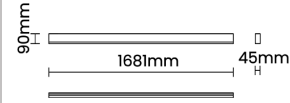

iSoft Wash S 168 | 60W

Product Reference

Environment Indoor

Installation Ceiling Surface

Construction & Materials

Housing Extruded Aluminium

Primary Lens -

Primary Reflector -

Secondary Reflector -

Body Finish White,Black,Custom

Diffuser Opal PC

Antiglare Baffle -

Thermal Management

Heat Sink Material Extruded Aluminium

Cooling Technique Passive Cooling

Optical System

Beam Direction Fixed Asymmetric

Tilt No

Swivel No

Electrical System

Driven with Constant Current Driver

Input Voltage/Hz 220V- 240V/50-60Hz

Control Gear Included

Mounting Integral

LED Power Watts 51.2W

System Power Watts 58.8W

Operating Voltage Vin 220-240 Vac

Power Factor p.f. > 0.95