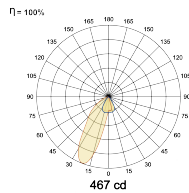

Mounting Remote

LED Power Watts 13.3W

System Power Watts 15.3W

Operating Voltage Vin 220-240 Vac

Power Factor p.f. > 0.95

Light Distribution

LED Technology

Binning 3 Step MacAdam