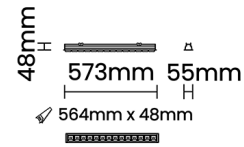

iWash R 56 | 16W

Product Reference

Environment Indoor

Installation Ceiling Recess

Construction & Materials

Housing Extruded Aluminium

Primary Lens PMMA

Primary Reflector PC metallised

Secondary Reflector Black Raster – PC, White Raster – PC

Body Finish White, Black, Custom

Diffuser -

Antiglare Baffle -

Thermal Management

Heat Sink Material Extruded Aluminium

Cooling Technique Passive Cooling

Optical System

Beam Direction Fixed Asymmetric

Tilt No

Swivel No

Electrical System

Driven with Constant Current Driver

Input Voltage/Hz 220V- 240V/50-60Hz

Control Gear Included

Mounting Remote

LED Power Watts 13.3W

System Power Watts 15.3W

Operating Voltage Vin 220-240 Vac

Power Factor p.f. > 0.95