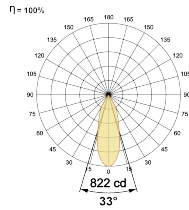

Light Distribution

LED Technology

Binning 3 Step MacAdam
LED Life Time @ L80/B10 >50000 hours
Colour Rendering (CRI) CRI80,CRI90
Led Type COB
LED Fitted CREE COB LED 36Vdc/130mA

Controls

Standard Switchable On/Off
Optional PDIM,DDIM,CASAMBI,Non Dimmable