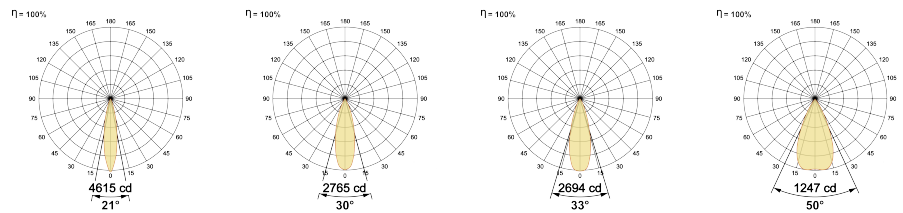

Light Distribution

LED Technology

Binning 3 Step MacAdam
LED Life Time @ L80/B10 >50000 hours
Colour Rendering (CRI) CRI80,CRI90
Led Type COB
LED Fitted Cree COB LED 36Vdc/250mA

Controls

Standard Switchable On/Off
Optional PDIM,DDIM,BTMM,CASAMBI,Non Dimmable