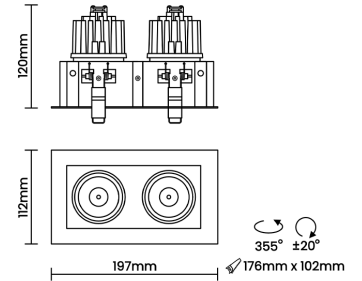

Thermal Management

Heat Sink Material Die cast Aluminium
Cooling Technique Passive Cooling

Optical System

Beam Direction Adjustable
Tilt Yes
Swivel Yes

Electrical System

Driven with Constant Current Driver
Input Voltage/Hz 220V- 240V/50-60Hz
Control Gear Included
Mounting Remote
LED Power Watts 2x8.9W
System Power Watts 2x10.2W
Operating Voltage Vin 220-240 Vac
Power Factor p.f. > 0.95

Ordering Details

Code Example:	Name	Watt	CCT	CRI	Angle	Finish	Control
	Luke Pro 50 2Way	2X10W	WW27K	CRI80	21°(SS)	SWH	On/Off

Select one from each column with highlighted values to create the ordering code