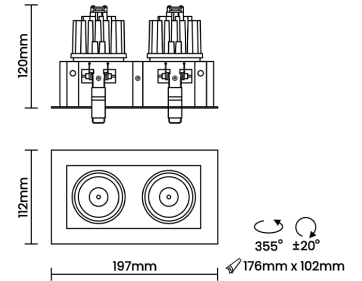

Thermal Management

Heat Sink Material Die cast Aluminium
Cooling Technique Passive Cooling

Optical System

Beam Direction Adjustable
Tilt Yes
Swivel Yes

Electrical System

Driven with Constant Current Driver
Input Voltage/Hz 220V- 240V/50-60Hz
Control Gear Included
Mounting Remote
LED Power Watts 2x12.4W
System Power Watts 2x14.3W
Operating Voltage Vin 220-240 Vac
Power Factor p.f. > 0.95

Ordering Details

Code Example:	Name	Watt	CCT	CRI	Angle	Finish	Control
	Luke Pro 50 2Way	2X15W	WW27K	CRI80	21°(SS)	SWH	On/Off

Select one from each column with highlighted values to create the ordering code