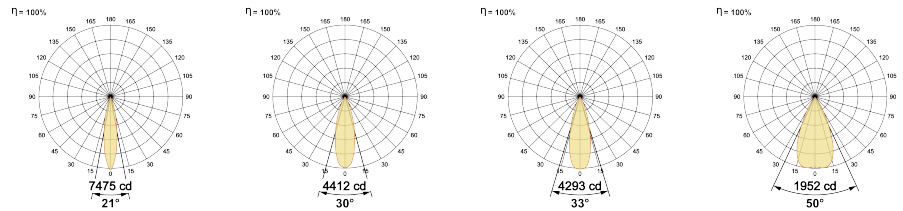

Light Distribution

LED Technology

Binning 3 Step MacAdam
LED Life Time @ L80/B10 >50000 hours
Colour Rendering (CRI) CRI80,CRI90
Led Type COB
LED Fitted Cree COB LED 36Vdc/350mA

Controls

Standard Switchable On/Off
Optional PDIM,DDIM,BTTM,CASAMBI,Non Dimmable