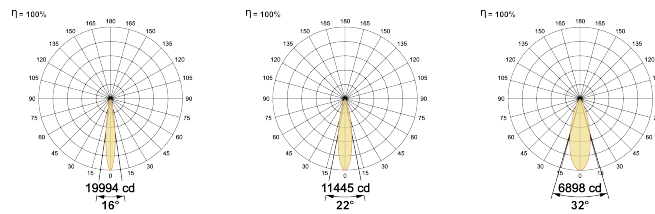

Light Distribution

LED Technology

Binning 3 Step MacAdam

LED Life Time @ L70/B10 >50000 hours

Colour Rendering (CRI) CRI80,CRI90

Led Type COB

LED Fitted CREE COB LED 36Vdc/700mA

Controls

Standard Switchable On/Off

Optional PDIM,DDIM,BTTM,CASAMBI,Non Dimmable

Ordering Details

Code Example:	Name	Watt	CCT	CRI	Angle	Finish	Control
Xo 75	30W	WW27K	CRI80	16°(SS)	SWH	On/Off	

Select one from each column with highlighted values to create the ordering code

NAME	WATT	LUMEN	EFFICACY	CCT		CRI	ANGLE	FINISH		CONTROL		
Xo 75	30W	2637	90	2700K	WW27K	CRI80	16°(SS)	White	SWH	Non Dimmable	On/Off	
		2813	96	3000K	WW30K	CRI90	22°(MD)	Black	SBL	Phase Dimmable	PDIM	
		3018	103	4000K	NW40K		32°(WD)	Custom	CSM	Dali Dimmable	DDIM	
		3194	109	5700K	CW57K					Bluetooth Dimmable	BTTM	
				2700K-5700K	TW						Casambi	CBTM
				Warm to Dim	W2D							
Xo 75	30W			WW27K		CRI80	16°(SS)	SWH			On/Off