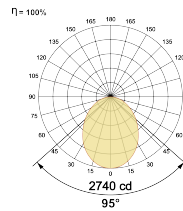

Light Distribution

Electrical System

Driven with Constant Current Driver

Input Voltage/Hz 220V- 240V/50-60Hz

Control Gear Included

Mounting Integral

LED Power Watts 43.2W

System Power Watts 49.6W

Operating Voltage Vin 220-240 Vac

Power Factor p.f. > 0.95

LED Technology

Binning 3 Step MacAdam

LED Life Time @ L80/B10 >50000 hours

Colour Rendering (CRI) CRI80,CRI90

Led Type SMD mid power

LED Fitted Osram/Samsung Mid power LED array 43V-48Vdc/1050mA

Controls

Standard Switchable On/Off

Optional DDIM,CASAMBI,Non Dimmable

Ordering Details

Code Example:	Name	Watt	CCT	CRI	Angle	Finish	Control
	Circulo S 90	50W	WW27K	CRI80	96°	SWH	On/Off

Select one from each column with highlighted values to create the ordering code

NAME	WATT	LUMEN	EFFICACY	CCT	CRI	ANGLE	FINISH	CONTROL
Circulo S 90	50W	6498	131	2700K	WW27K	96°	White	Non Dimmable
		6597	133	3000K	WW30K		Black	Dali Dimmable
		6746	136	4000K	NW40K		Custom	Casambi
		6845	138	5700K	CW57K			
				2700K-5700K	TW			
Circulo S 90	50W			WW27K	CRI80	96°	SWH	On/Off