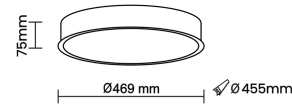

Circulo R 45 | 24W

Product Reference

Environment Indoor

Installation Ceiling Recess

Construction & Materials

Housing Extruded and Sheet Aluminium

Primary Lens -

Primary Reflector White Optics

Secondary Reflector -

Body Finish White,Black,Custom

Diffuser Opal PC, Microprismatic

Antiglare Baffle -

Thermal Management

Heat Sink Material Aluminium

Cooling Technique Passive Cooling

Optical System

Beam Direction General Diffuse

Tilt No

Swivel No

Electrical System

Driven with Constant Current Driver

Input Voltage/Hz 220V- 240V/50-60Hz

Control Gear Included

Mounting Integral

LED Power Watts 20.7W

System Power Watts 23.8W

Operating Voltage Vin 220-240 Vac

Power Factor p.f. > 0.95