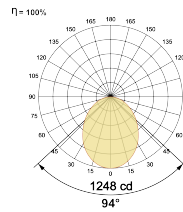

Light Distribution

LED Technology

Binning 3 Step MacAdam

LED Life Time @ L70/B10 >50000 hours

Colour Rendering (CRI) CRI80,CRI90

Led Type SMD mid power

LED Fitted Samsung Mid power LED array 43V-48Vdc/500mA

Controls

Standard Switchable On/Off

Optional DDIM,CASAMBI,Non Dimmable

Ordering Details

Code Example:	Name	Watt	CCT	CRI	Angle	Finish	Control
	Circulo R 45	24W	WW27K	CRI80	94°	SWH	On/Off

Select one from each column with highlighted values to create the ordering code

NAME	WATT	LUMEN	EFFICACY	CCT		CRI	ANGLE	FINISH		CONTROL	
Circulo R 45	24W	2856	120	2700K	WW27K	CRI80	94°	White	SWH	Non Dimmable	On/Off
		2904	122	3000K	WW30K	CRI90		Black	SBL	Dali Dimmable	DDIM
		2975	125	4000K	NW40K			Custom	CSM	Casambi	CBTM
		3023	127	5700K	CW57K						
				2700K-5700K	TW						
Circulo R 45	24W			WW27K	CRI80	94°	SWH		On/Off