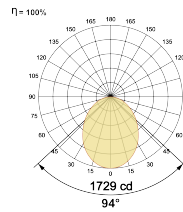

LED Power Watts 29.0W

System Power Watts 33.3W

Operating Voltage Vin 220-240 Vac

Power Factor p.f. > 0.95

Light Distribution

LED Technology

Binning 3 Step MacAdam

LED Life Time @ L70/B10 >50000 hours