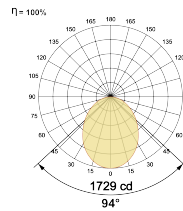

Light Distribution

LED Technology

Binning 3 Step MacAdam

LED Life Time @ L80/B10 >50000 hours

Colour Rendering (CRI) CRI80,CRI90

Led Type SMD mid power

LED Fitted Samsung Mid power LED array 43V-48Vdc/700mA

Controls

Standard Switchable On/Off

Optional DDIM,CASAMBI,Non Dimmable

Ordering Details

Code Example:	Name	Watt	CCT	CRI	Angle	Finish	Control
	Circulo S 45	34W	WW27K	CRI80	94°	SWH	On/Off

Select one from each column with highlighted values to create the ordering code

NAME	WATT	LUMEN	EFFICACY	CCT	CRI	ANGLE	FINISH	CONTROL
Circulo S 45	34W	3963	119	2700K	WW27K	94°	White	Non Dimmable
		4029	121	3000K	WW30K		Black	Dali Dimmable
		4129	124	4000K	NW40K		Custom	Casambi
		4196	126	5700K	CW57K			
				2700K-5700K	TW			
Circulo S 45	34W			WW27K	CRI80	94°	SWH	on/Off