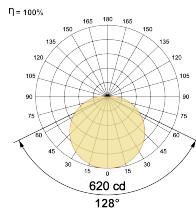

Light Distribution

LED Technology

Binning 3 Step MacAdam

LED Life Time @ L70/B10 >50000 hours

Colour Rendering (CRI) CRI80,CRI90

Led Type SMD mid power

LED Fitted Samsung Mid power LED array 32V-36Vdc/700mA

Controls

Standard Switchable On/Off

Optional PDIM,DDIM,CASAMBI,Non Dimmable

Ordering Details

Code Example:	Name	Watt	CCT	CRI	Angle	Finish	Control
	oH-Ho NXT	30W	WW27K	CRI80	128°	SWH	On/Off

Select one from each column with highlighted values to create the ordering code

NAME	WATT	LUMEN	EFFICACY	CCT		CRI	ANGLE	FINISH		CONTROL		
oH-Ho NXT	30W	1930	72	2700K	WW27K	CRI80	128°	White	SWH	Non Dimmable	On/Off	
		2010	75	3000K	WW30K	CRI90		Black	SBL	Phase Dimmable	PDIM	
		2144	80	4000K	NW40K			Custom	CSM	Dali Dimmable	DDIM	
		2198	82	5700K	CW57K					Casambi	CBTM	
						2700K-5700K		TW				
oH-Ho NXT	30W			WW27K		CRI80	128°	SWH		On/Off