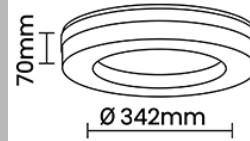

oH-Ho NXT | 30W

Product Reference

Environment Indoor

Installation Ceiling Surface

Construction & Materials

Housing Spun Aluminium

Primary Lens -

Primary Reflector -

Secondary Reflector -

Body Finish White,Black,Custom

Diffuser Premium high-transmission opal

Antiglare Baffle -

Thermal Management

Heat Sink Material Aluminium

Cooling Technique Passive Cooling

Optical System

Beam Direction General Diffuse

Tilt No

Swivel No

Electrical System

Driven with Constant Current Driver

Input Voltage/Hz 220V- 240V/50-60Hz

Control Gear Included

Mounting Integral

LED Power Watts 23.3W

System Power Watts 26.8W

Operating Voltage Vin 220-240 Vac

Power Factor p.f. > 0.95