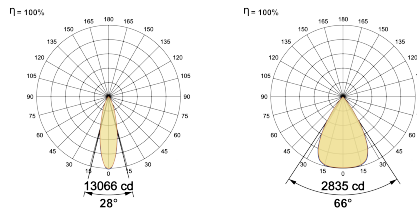

Light Distribution

LED Technology

Binning 3 Step MacAdam

LED Life Time @ L80/B10 >50000 hours

Colour Rendering (CRI) CRI80,CRI90

Led Type SMD high power

LED Fitted Cree 3030 LED array 39V-42Vdc/700mA

Controls

Standard Switchable On/Off

Optional PDIM,DDIM,BTTM,CASAMBI,Non Dimmable

Ordering Details

Code Example:	Name	Watt	CCT	CRI	Angle	Finish	Control
	ZuG Dark P 168	32W	WW27K	CRI80	28°(MD)	SWH	On/Off

Select one from each column with highlighted values to create the ordering code

NAME	WATT	LUMEN	EFFICACY	CCT	CRI	ANGLE	FINISH	CONTROL
ZuG Dark P 168	32W	3497	111	2700K	WW27K	CRI80	28°(MD) 28°(MD)	White SWH Non Dimmable On/Off
		3591	114	3000K	WW30K	CRI90	66°(VWD)	Black SBL Phase Dimmable PDIM
		3780	120	4000K	NW40K			Dali Dimmable DDIM
		3843	122	5700K	CW57K			Bluetooth Dimmable BTTM Casambi CBTM
ZuG Dark P 168	32W			WW27K	CRI80	28°(MD)	SWH	On/Off