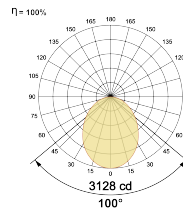

Light Distribution

LED Technology

Binning 3 Step MacAdam

LED Life Time @ L70/B10 >50000 hours

Colour Rendering (CRI) CRI80,CRI90

Led Type SMD mid power

LED Fitted Samsung Mid power LED array 43V-48Vdc/1400mA

Controls

Standard Switchable On/Off

Optional DDIM,CASAMBI,Non Dimmable

Ordering Details

Code Example:	Name	Watt	CCT	CRI	Angle	Finish	Control
	Enso P 90	68W	WW27K	CRI80	100°	SWH	On/Off

Select one from each column with highlighted values to create the ordering code

NAME	WATT	LUMEN	EFFICACY	CCT	CRI	ANGLE	FINISH	CONTROL
Enso P 90	68W	7322	108	2700K	WW27K	100°	White	Non Dimmable
		7458	110	3000K	WW30K		Dali Dimmable	
		7730	114	4000K	NW40K		Casambi	
		7865	116	5700K	CW57K		CBTM	
				2700K-5700K	TW			
Enso P 90	68W			WW27K	CRI80	100°	SWH	On/Off