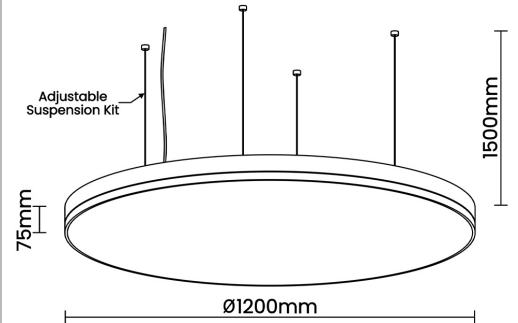

Circulo P 120 | 78W

Product Reference

Environment Indoor

Installation Ceiling Suspended

Construction & Materials

Housing Extruded and Sheet Aluminium

Primary Lens -

Primary Reflector White Optics

Secondary Reflector -

Body Finish White,Black,Custom

Diffuser Opal PC, Microprismatic

Antiglare Baffle -

Thermal Management

Heat Sink Material Aluminium

Cooling Technique Passive Cooling

Optical System

Beam Direction General Diffuse

Tilt No

Swivel No

Electrical System

Driven with Constant Current Driver

Input Voltage/Hz 220V- 240V/50-60Hz

Control Gear Included

Mounting Integral

LED Power Watts 67.2W

System Power Watts 78.1W

Operating Voltage Vin 220-240 Vac

Power Factor p.f. > 0.95

Light Distribution

LED Technology

Binning 3 Step MacAdam

LED Life Time @ L80/B10 >50000 hours

Colour Rendering (CRI) CRI80,CRI90

Led Type SMD mid power

LED Fitted Samsung Mid power LED array 43V-48Vdc/1550mA

Controls

Standard Switchable On/Off

Optional DDIM,CASAMBI,Non Dimmable

Ordering Details

Code Example:	Name	Watt	CCT	CRI	Angle	Finish	Control
	Circulo P 120	78W	WW27K	CRI80	96°	SWH	On/Off

Select one from each column with highlighted values to create the ordering code

NAME	WATT	LUMEN	EFFICACY	CCT	CRI	ANGLE	FINISH	CONTROL		
Circulo P 120	78W	8513	109	2700K	WW27K	96°	White	SWH	Non Dimmable	On/Off
		8669	111	3000K	WW30K		Black	SBL	Dali Dimmable	DDIM
		8903	114	4000K	NW40K		Custom	CSM	Casambi	CBTM
		9060	116	5700K	CW57K					
				2700K-5700K	TW					
Circulo P 120	78W			WW27K	CRI80	96°	SWH	On/Off