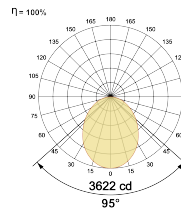

LED Power Watts 67.2W

System Power Watts 78.1W

Operating Voltage Vin 220-240 Vac

Power Factor p.f. > 0.95

Light Distribution

LED Technology

Binning 3 Step MacAdam

LED Life Time @ L80/B10 >50000 hours